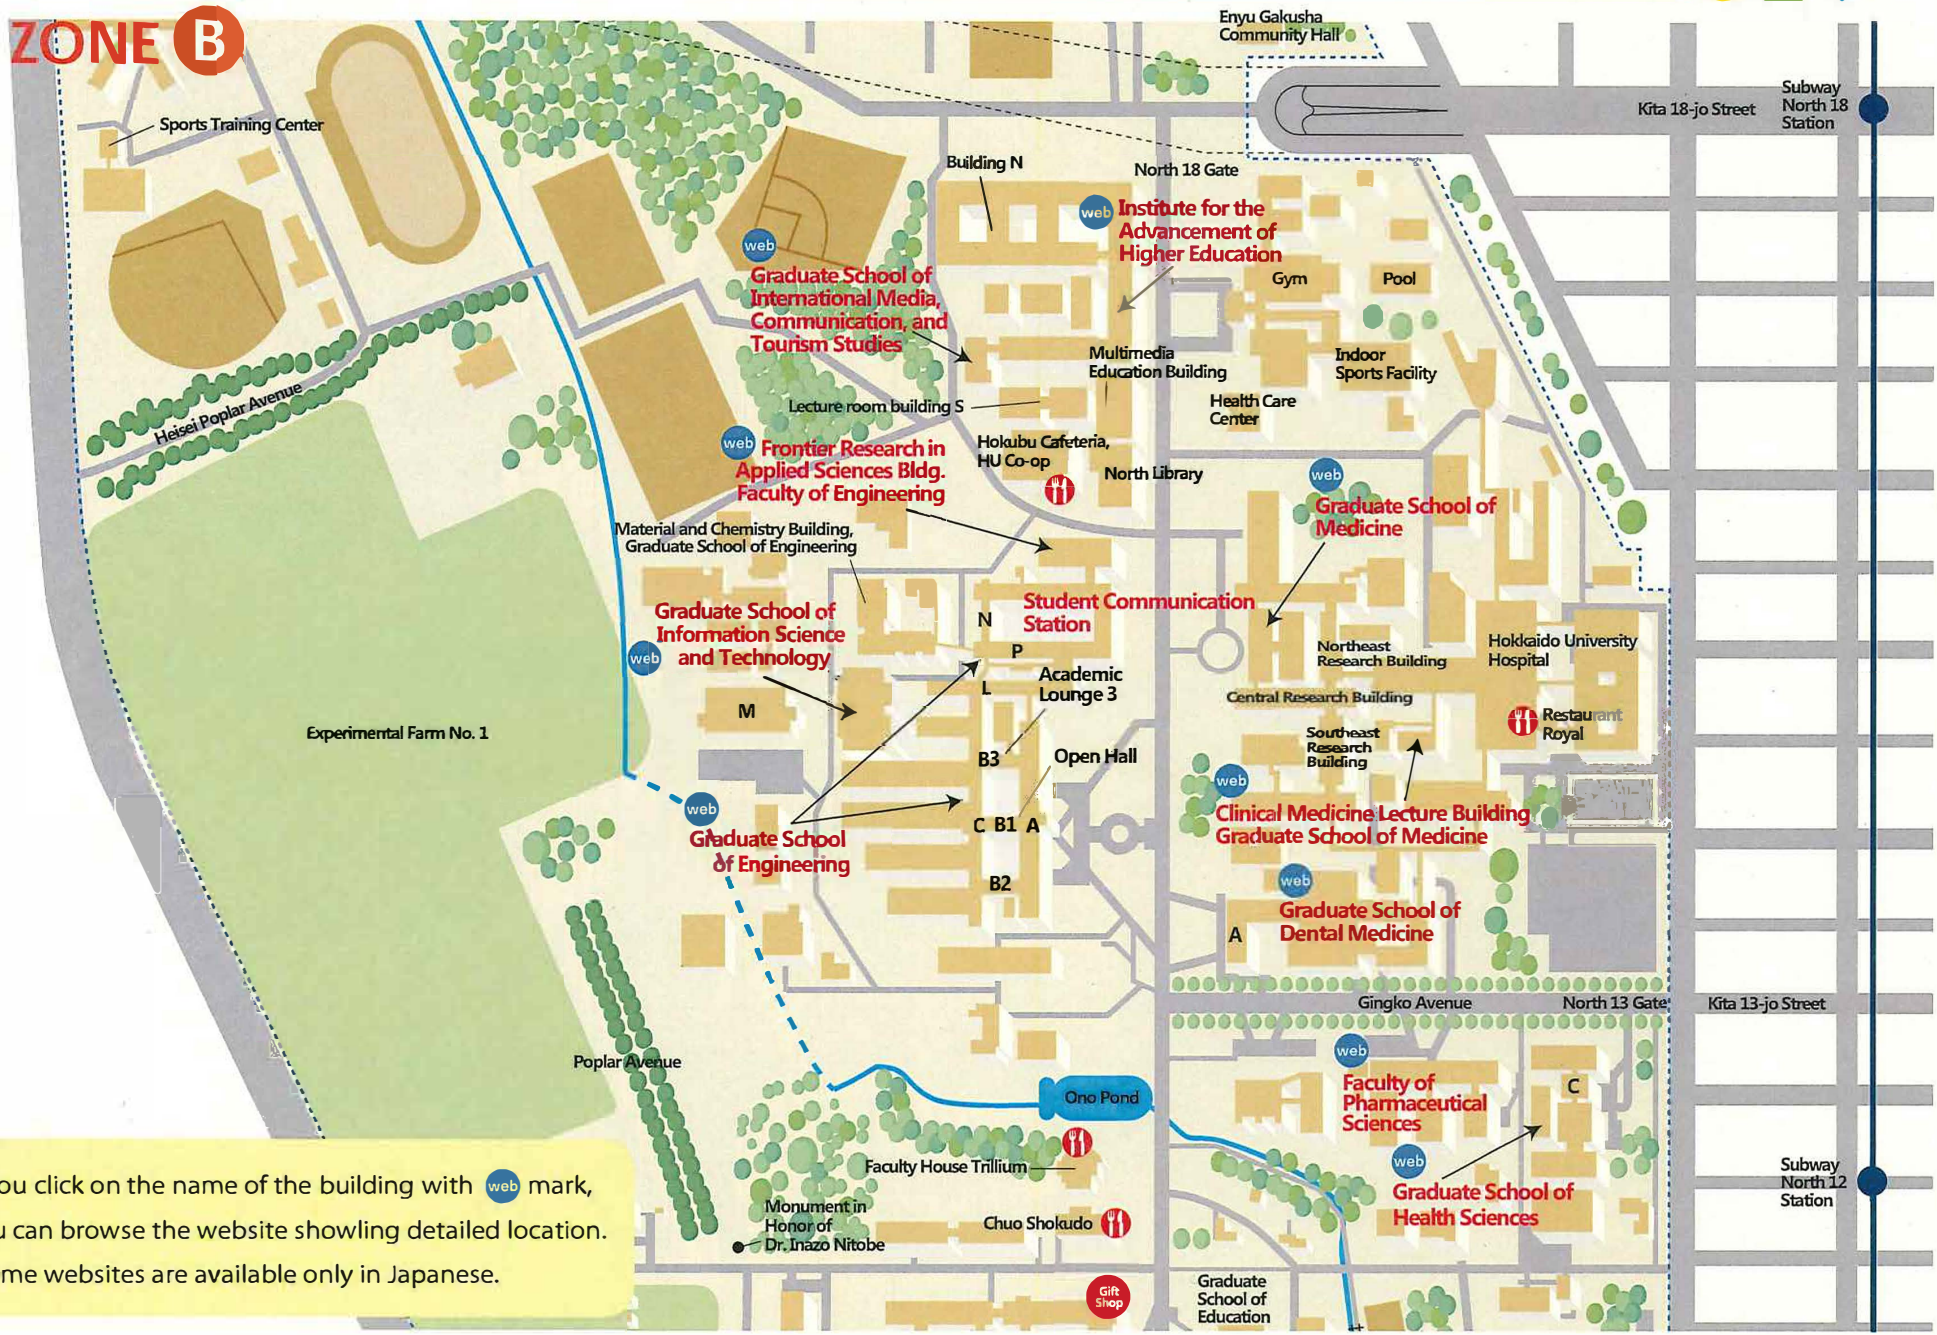

Campus Map

ZONE C

Poplar Avenue

Hokkaido University Museum

ZONE A

Model Barn

ZONE B

Bust of Dr. William S. Clark

ZONE A

If you click on the name of the building with  mark, you can browse the website showing detailed location.
 *Some websites are available only in Japanese.

ZONE B

If you click on the name of the building with  mark, you can browse the website showing detailed location.
 *Some websites are available only in Japanese.

ZONE C

If you click on the name of the building with  mark, you can browse the website showing detailed location.
*Some websites are available only in Japanese.