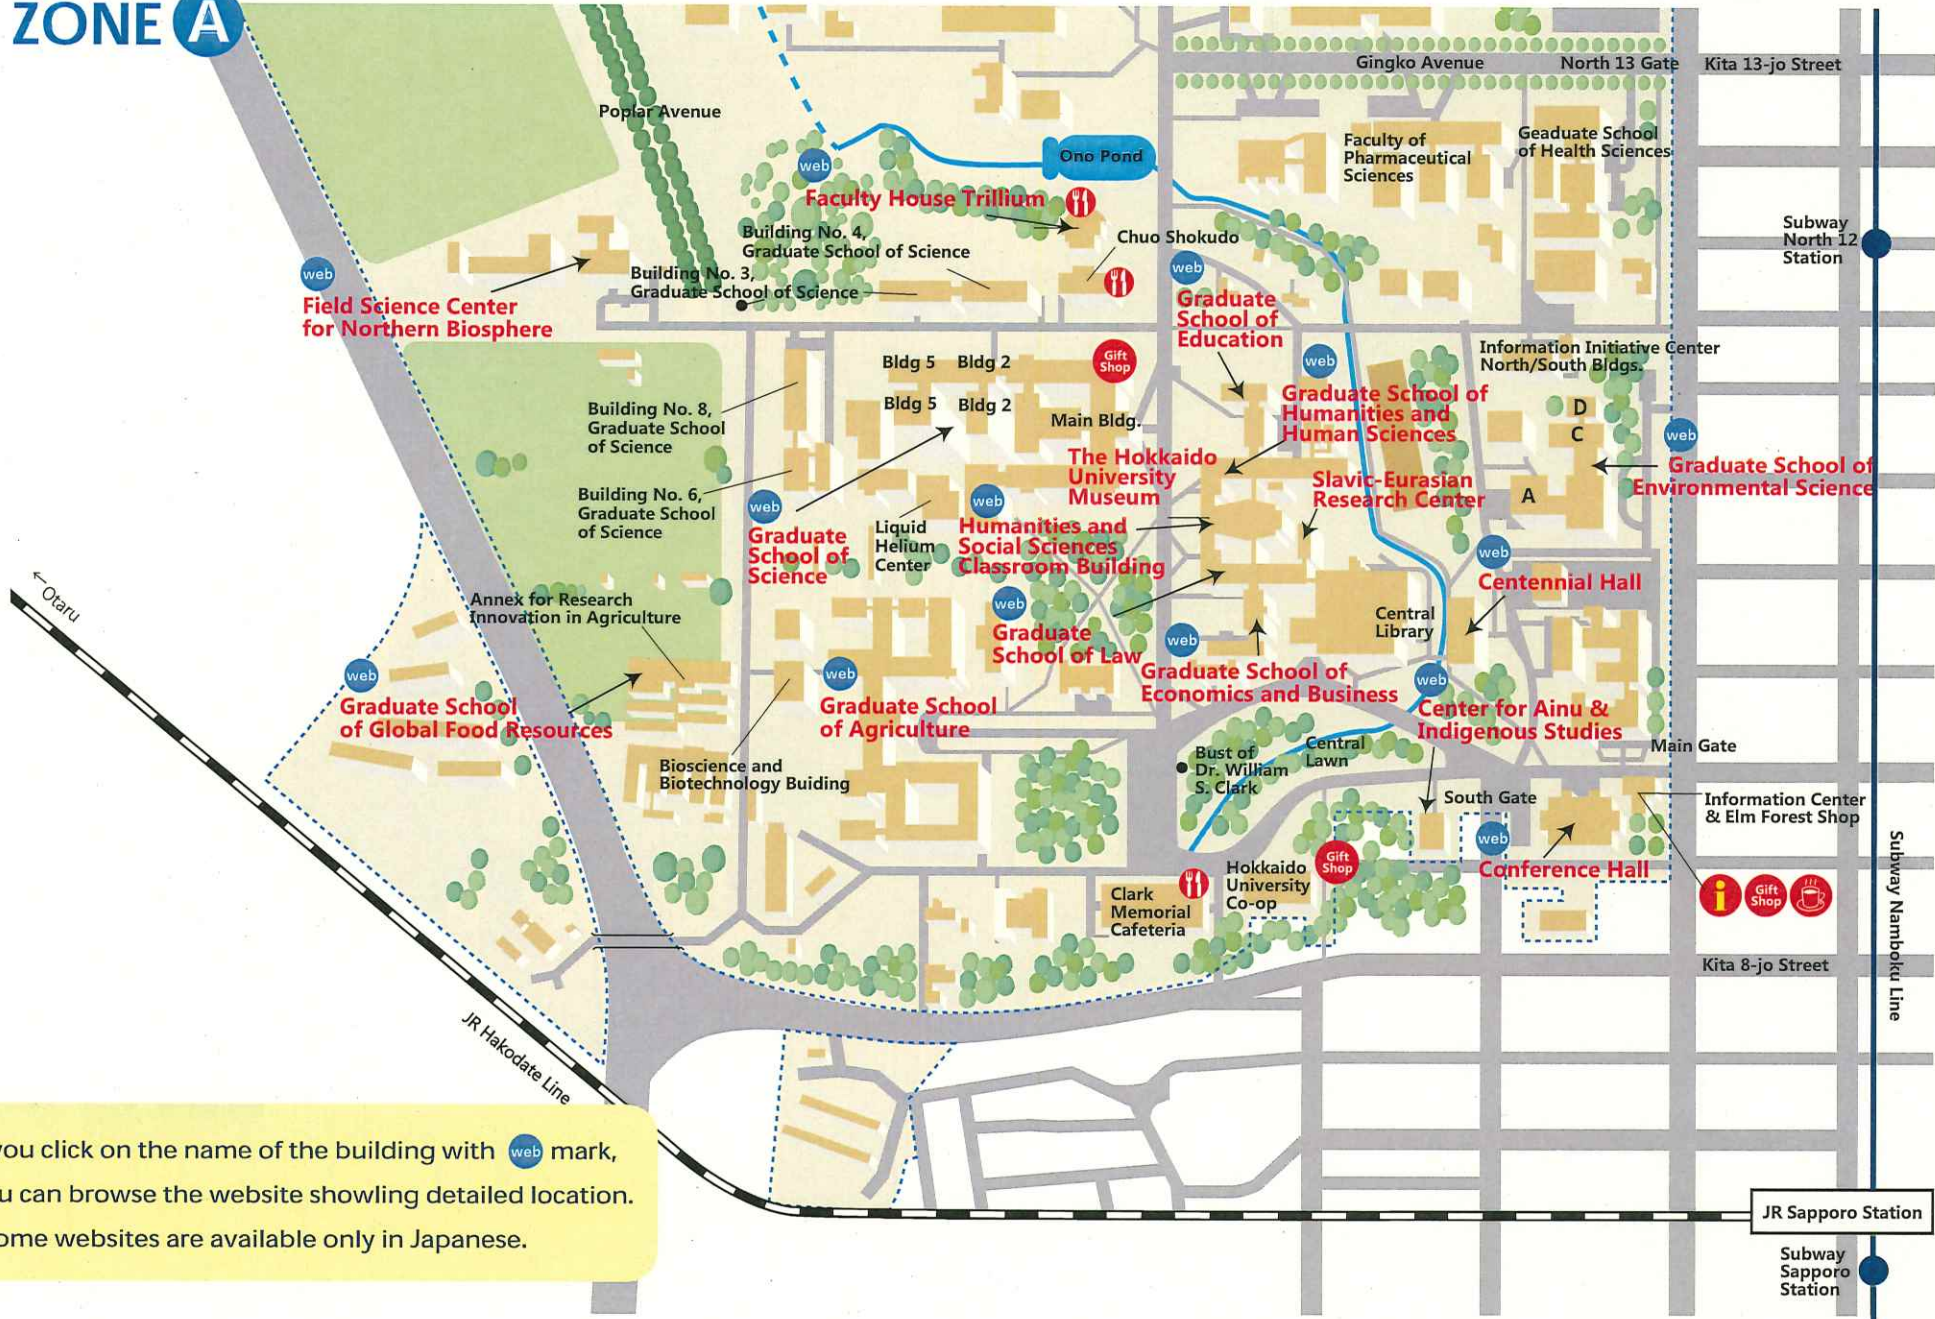

Campus Map

ZONE C

Poplar Avenue

Hokkaido University Museum

ZONE A

Model Barn

ZONE B

Bust of Dr. William S. Clark

ZONE A

If you click on the name of the building with  mark, you can browse the website showing detailed location.
 *Some websites are available only in Japanese.

ZONE B

If you click on the name of the building with  mark, you can browse the website showing detailed location.
 *Some websites are available only in Japanese.

ZONE C

If you click on the name of the building with  mark, you can browse the website showing detailed location.
*Some websites are available only in Japanese.