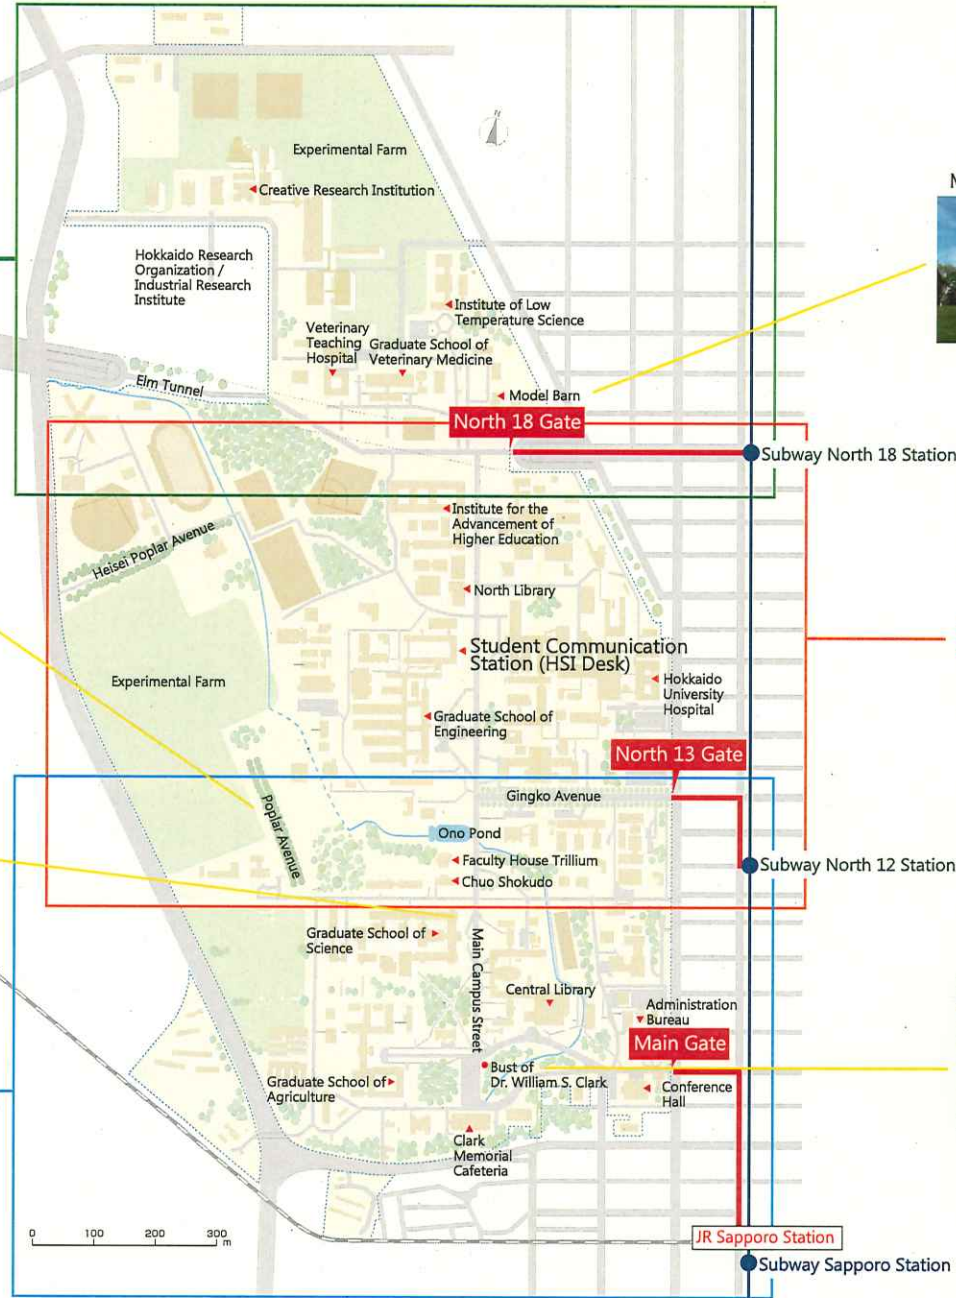

Campus Map

ZONE C

Poplar Avenue

Hokkaido University Museum

ZONE A

Model Barn

ZONE B

Bust of Dr. William S. Clark

ZONE A

If you click on the name of the building with  mark, you can browse the website showing detailed location.
 *Some websites are available only in Japanese.

ZONE B

If you click on the name of the building with  mark, you can browse the website showing detailed location.
 *Some websites are available only in Japanese.

ZONE C

If you click on the name of the building with  mark, you can browse the website showing detailed location.
*Some websites are available only in Japanese.